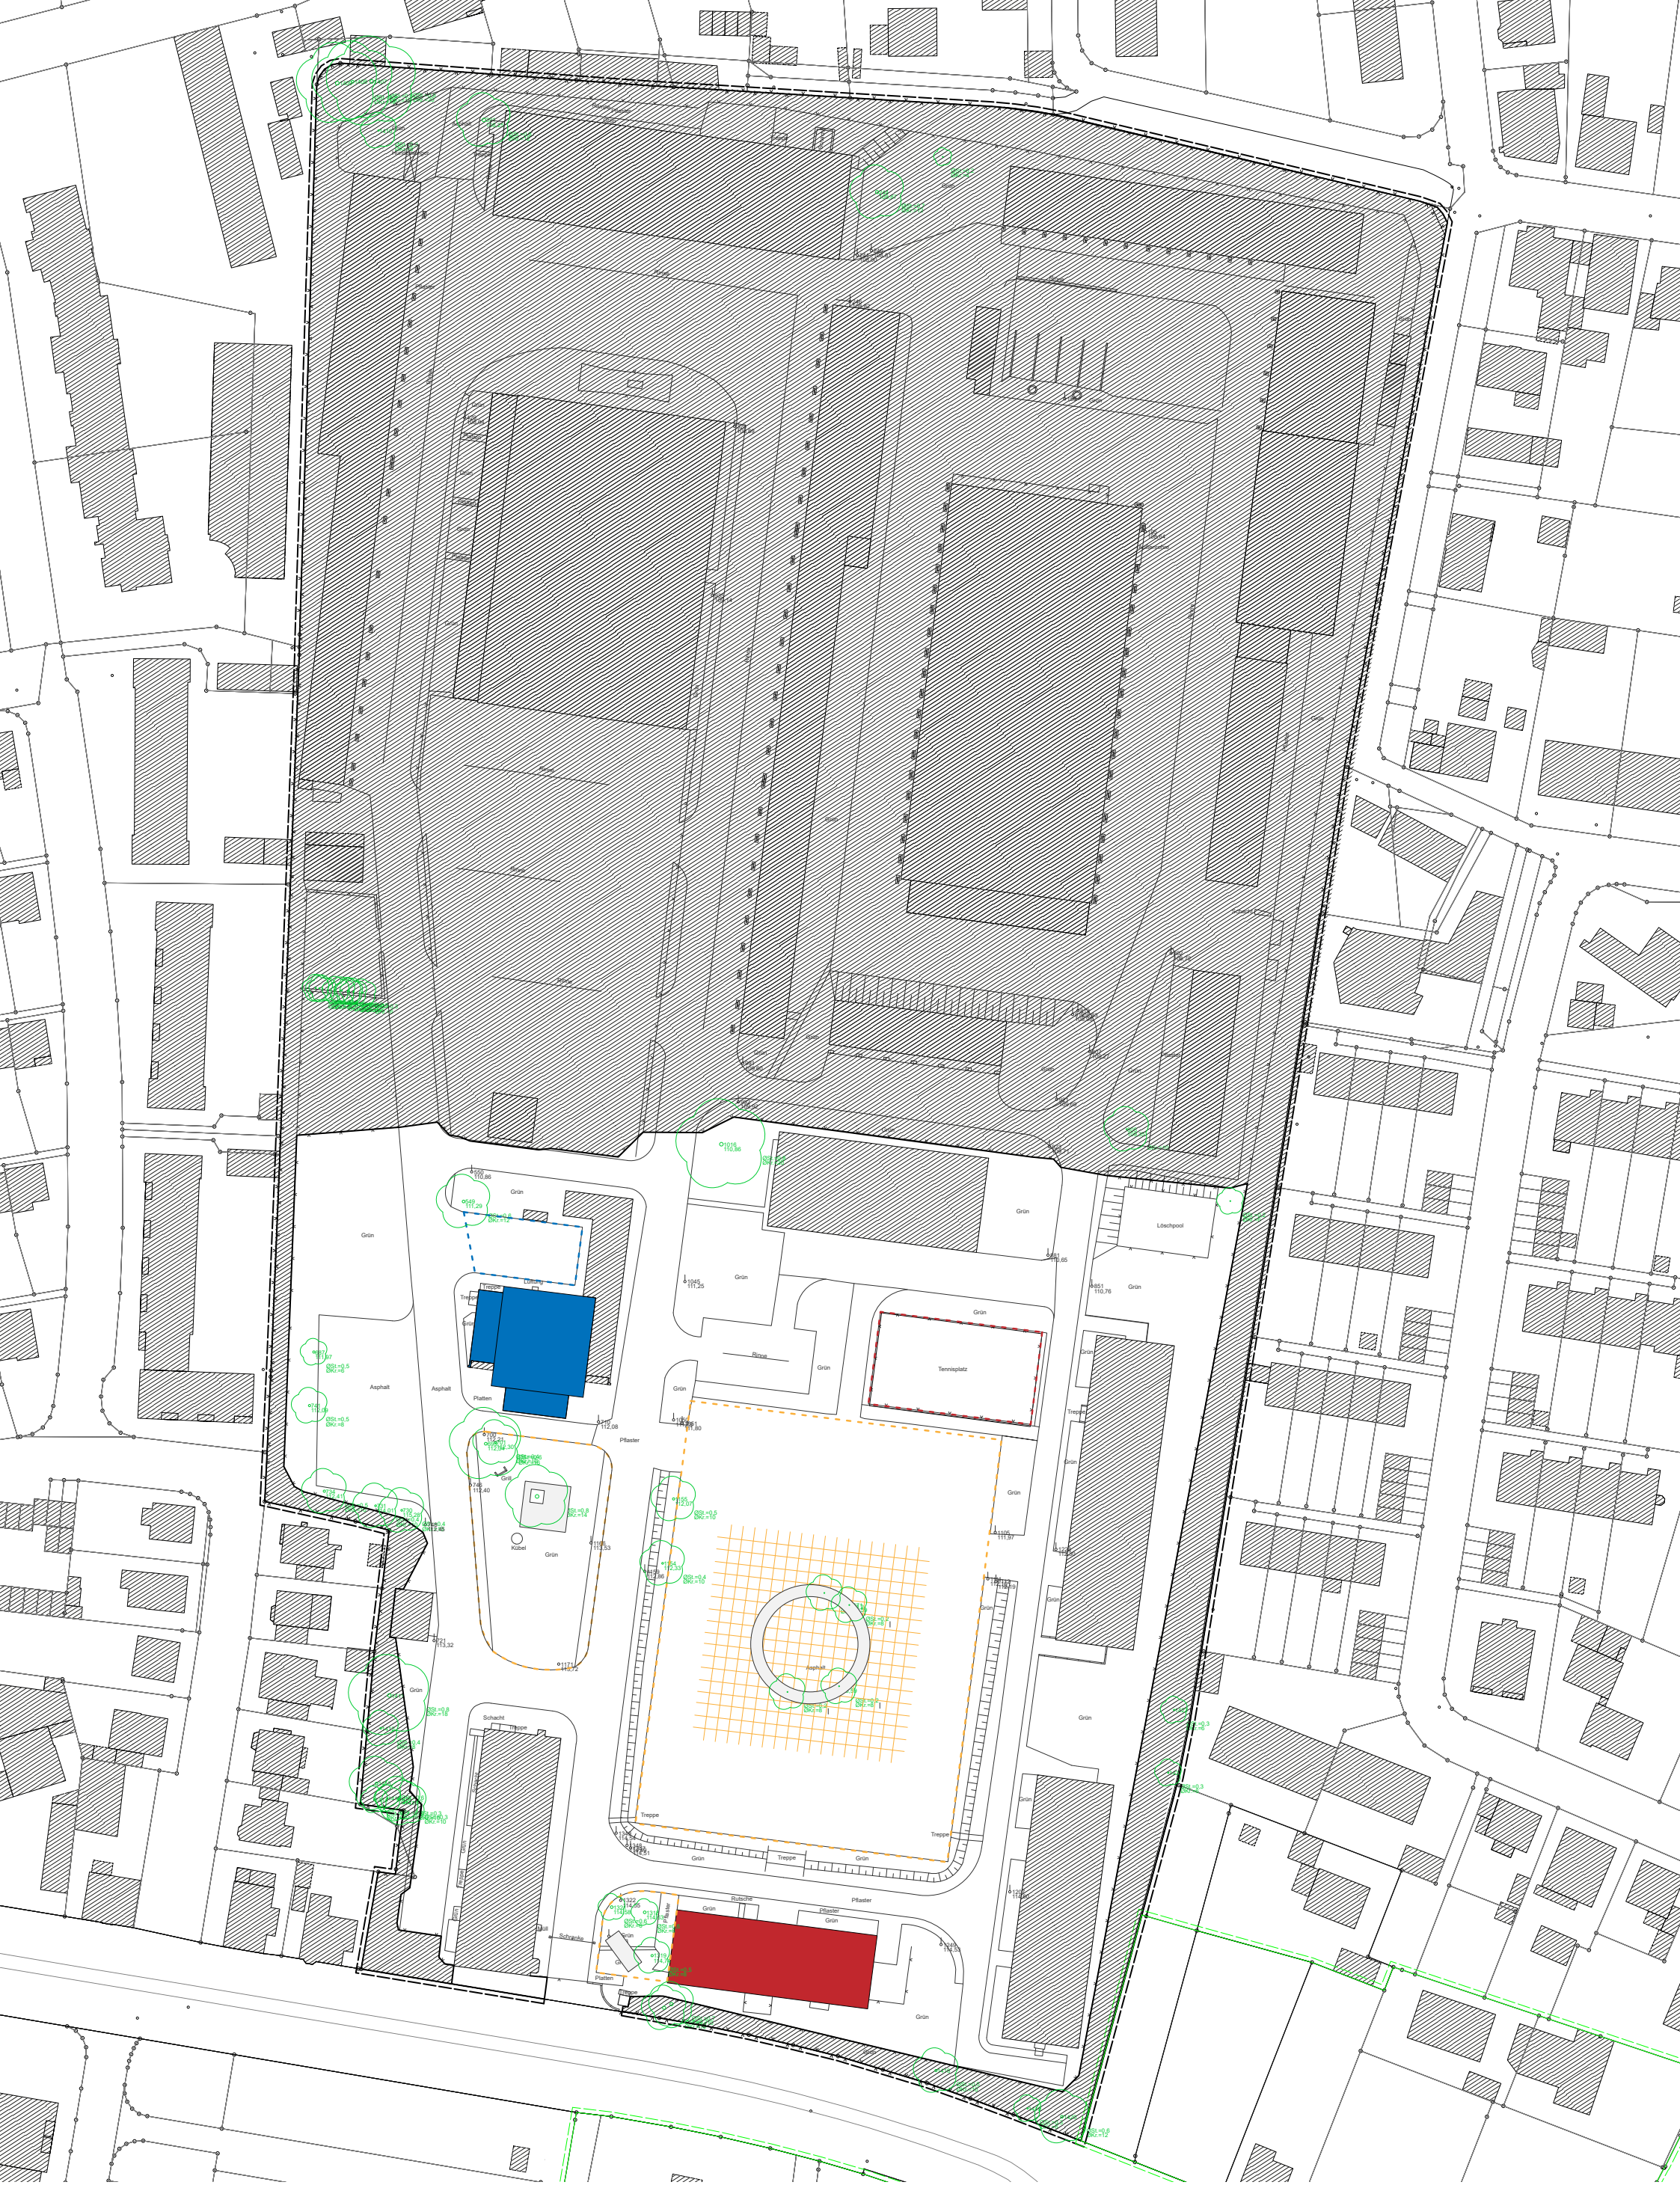

Cittadella_map
project proposal by **orizzontale**
curated by **TRANSURBAN**
supported by the **City of Bielefeld**

date: 08/05/2022

- exhibition
- workshop
- non-movable architectural intervention footprint
- external areas of interest to the architectural intervention
- external areas of interest to the exhibition
- external areas of interest to the workshop
- areas interdicted to the public