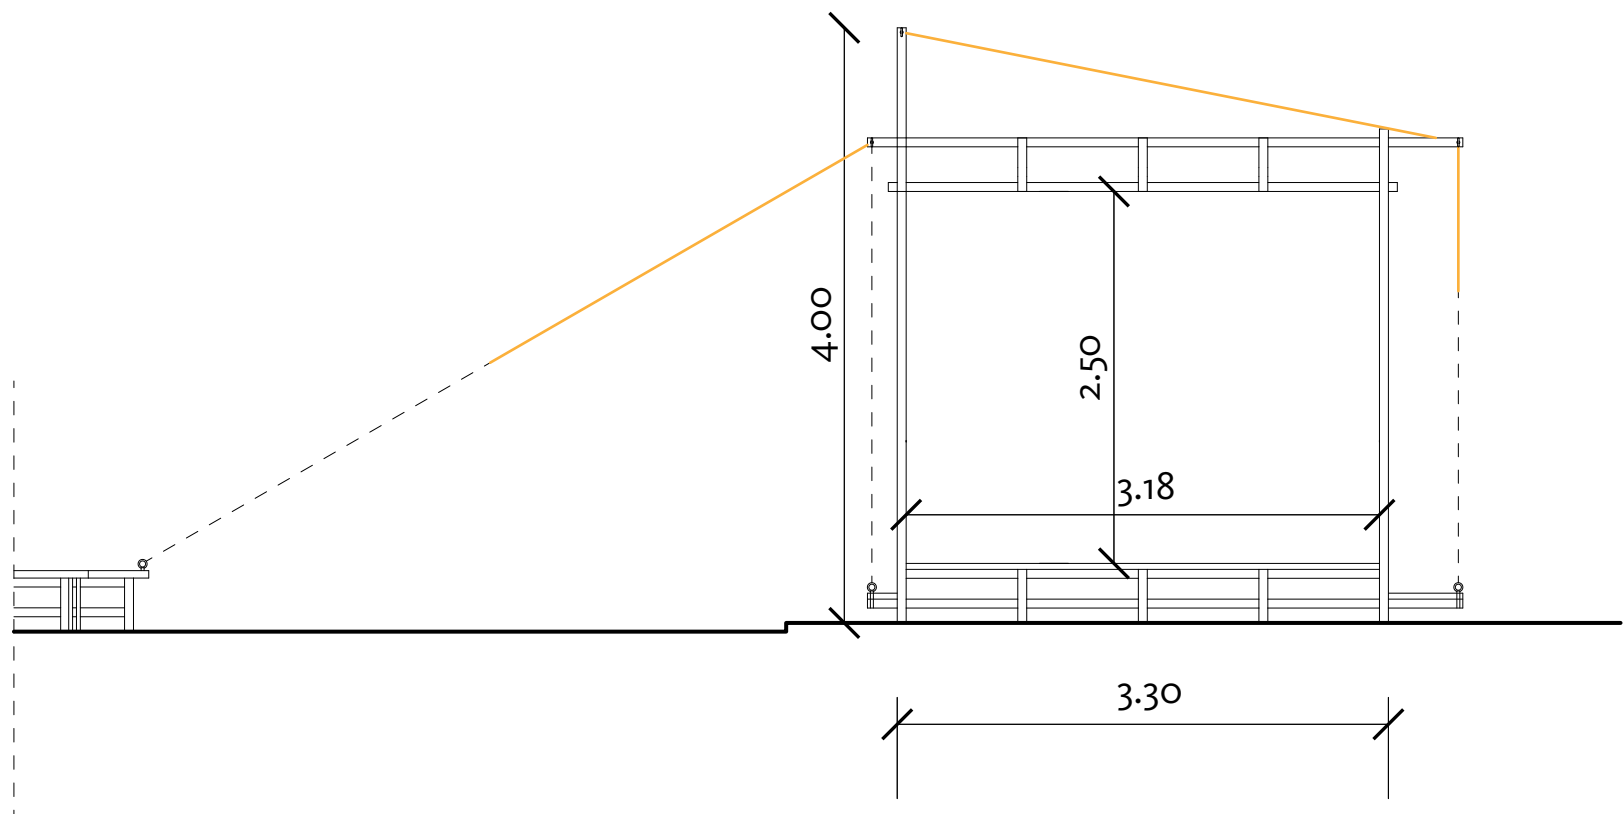

canopy

workshop
stage
bar
table
light
...

12-15 June

8-14 August

15-21 August

22-28 August

Cittadella_function scheme

project proposal by **orizzontale**
curated by **TRANSURBAN**
supported by the **City of Bielefeld**