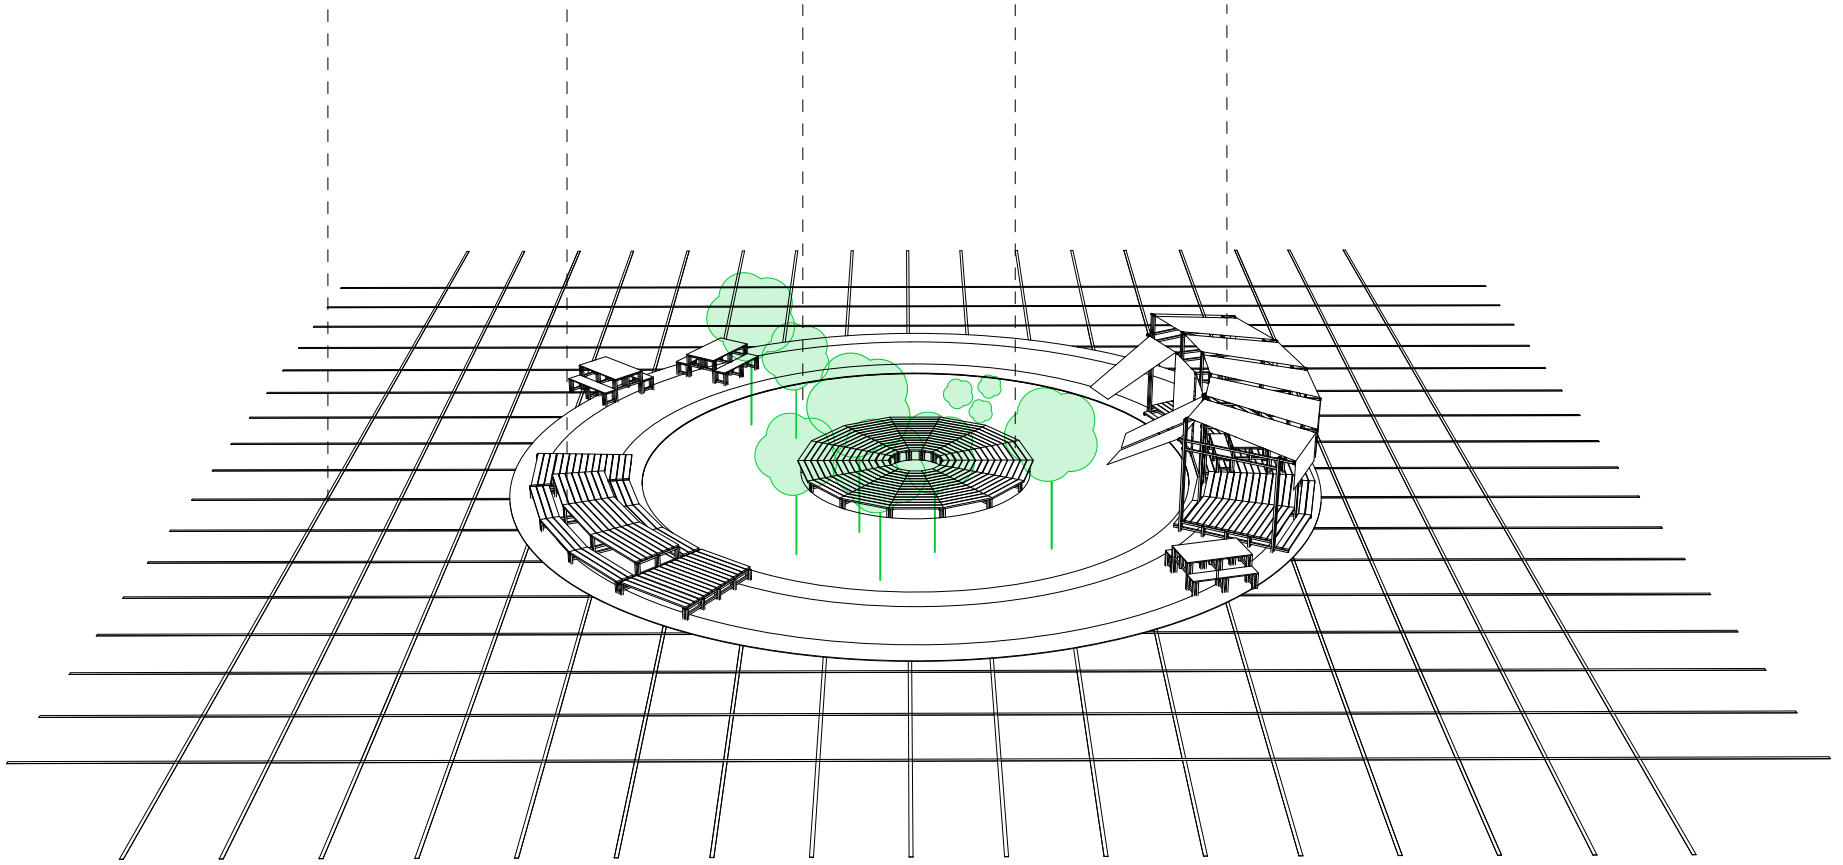

graphics

square
landmark
table
game
...

tribune

sculpture
game
bench
table
...

square

gardens
forest
landmark
...

island

stage
fountain
bench
pool
...

canopy

workshop
stage
bar
table
light
...